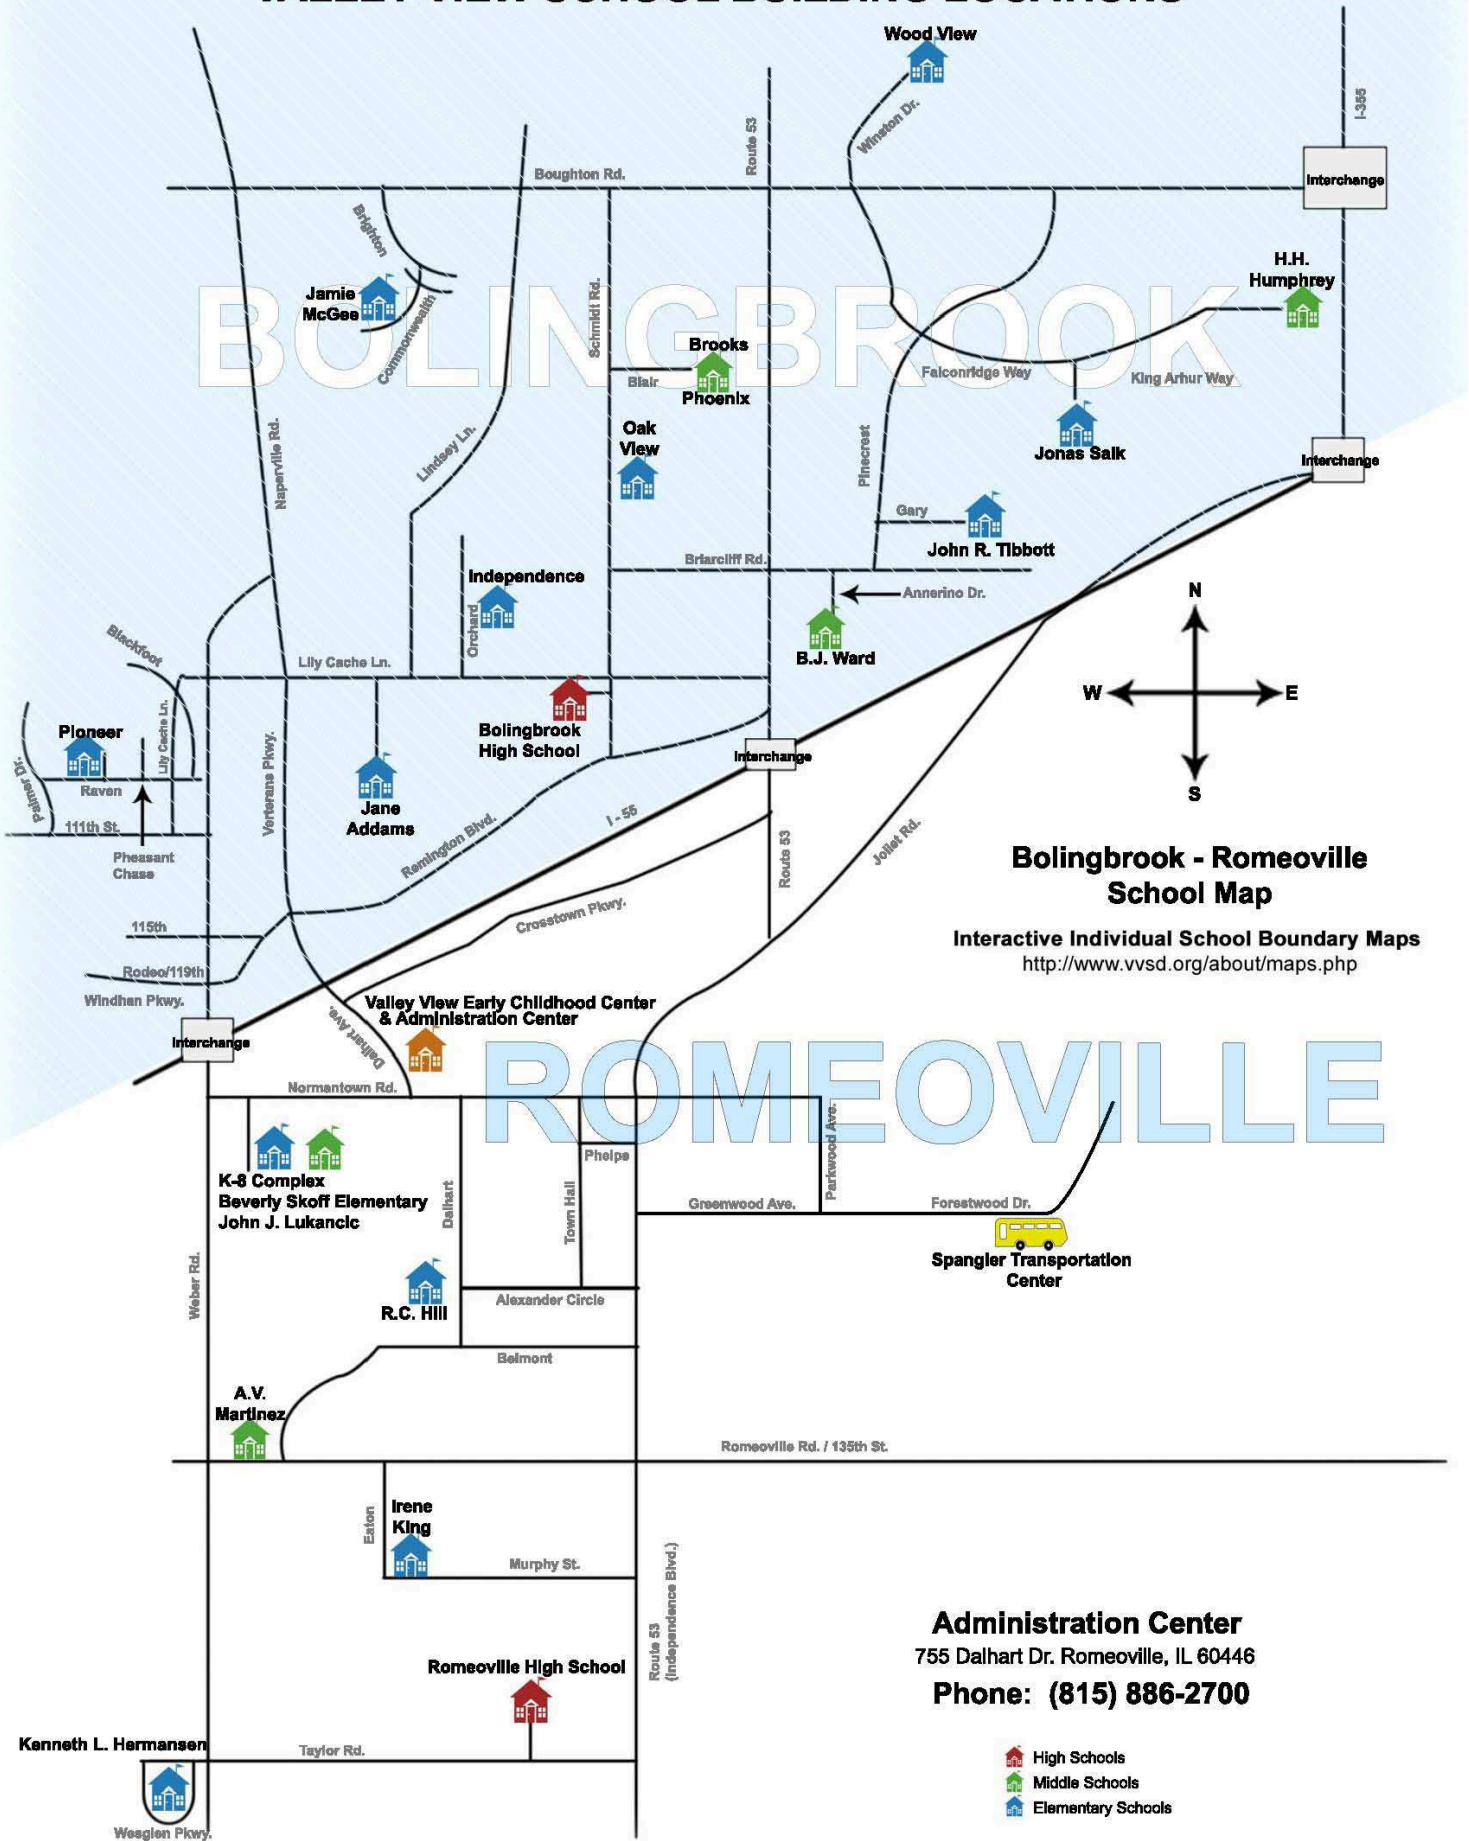

VALLEY VIEW SCHOOL BUILDING LOCATIONS

Bolingbrook - Romeoville School Map

Interactive Individual School Boundary Maps
<http://www.vvvsd.org/about/maps.php>

Administration Center
 755 Dalhart Dr. Romeoville, IL 60446
Phone: (815) 886-2700

-  High Schools
-  Middle Schools
-  Elementary Schools